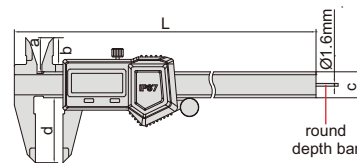

1118-150B

1118-150R

type B

rectangular depth bar

type R

round depth bar

Code	Range	Accuracy	Type	L	a	b	c	d
1118-150B *	0-150mm/0-6"	±0.03mm	B	236mm	21mm	16mm	16mm	40mm
1118-200B *	0-200mm/0-8"	±0.03mm	B	286mm	24mm	19mm	16mm	50mm
1118-300B *	0-300mm/0-12"	±0.03mm	B	400mm	25mm	20.5mm	16mm	60mm
1118-150R *	0-150mm/0-6"	±0.03mm	R	236mm	21mm	16mm	16mm	40mm