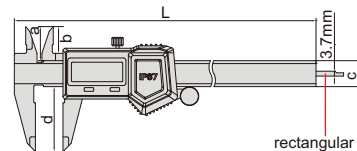

ATTENTION: IT IS NECESSARY TO SET ZERO AFTER POWER ON EACH TIME

ATTENTION: NO DATA OUTPUT

IP67
WATERPROOF

IP67 WATERPROOF DIGITAL CALIPERS

- IP67 dust/waterproof
- Resolution: 0.01mm/0.0005"
- Button function: zero, on/off, mm/inch, ABS/REL, hold
- Battery CR2032
- Meet DIN862
- Made of stainless steel

1118-150B

1118-150R

type B

rectangular depth bar

type R

round depth bar

Code	Range	Accuracy	Type	L	a	b	c	d
1118-150B *	0-150mm/0-6"	±0.03mm	B	236mm	21mm	16mm	16mm	40mm
1118-200B *	0-200mm/0-8"	±0.03mm	B	286mm	24mm	19mm	16mm	50mm
1118-300B *	0-300mm/0-12"	±0.03mm	B	400mm	25mm	20.5mm	16mm	60mm
1118-150R *	0-150mm/0-6"	±0.03mm	R	236mm	21mm	16mm	16mm	40mm